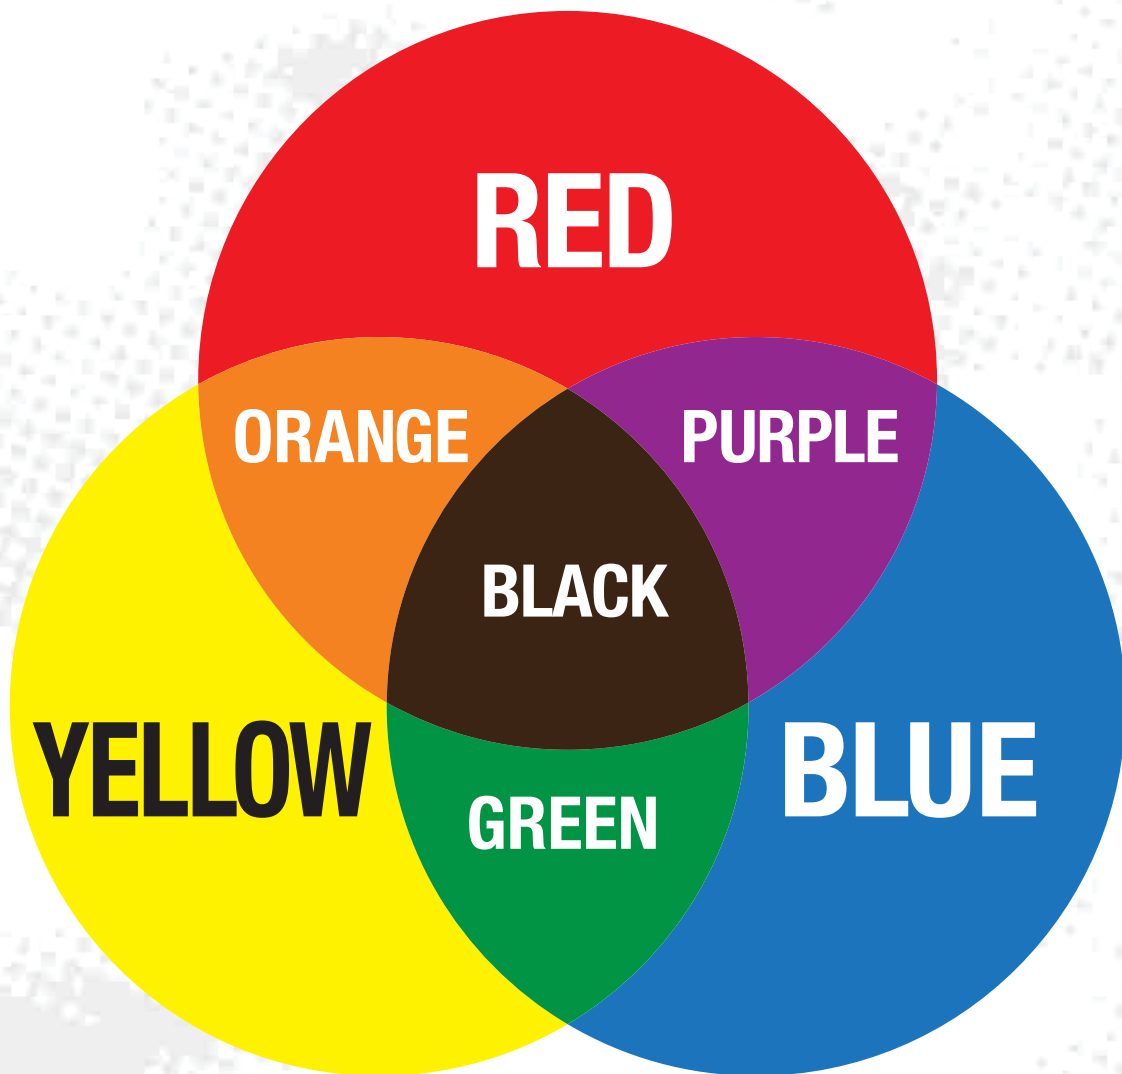

# SATURATION

# PRIMARY COLORS

## SECONDARY COLORS

# SIM PROCESS COLORS

White

Black

Red

Blue

Yellow

Purple

Green